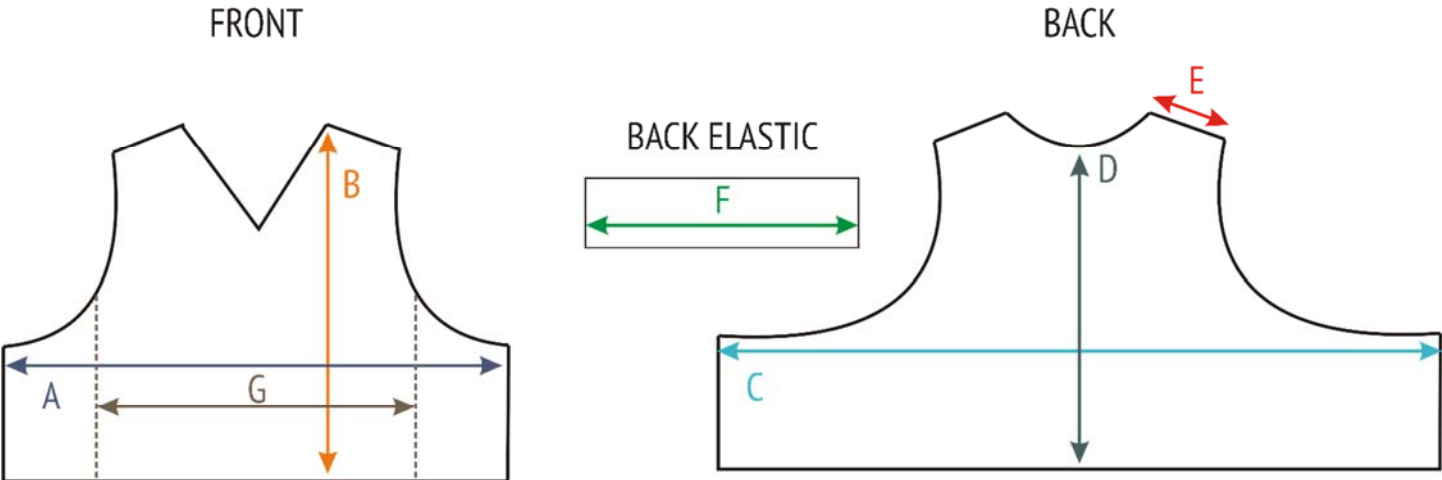

# CEC3 STRUCTURED ARMOR SIZING CHART

A=FRONT WIDTH    B=FRONT LENGTH    C=BACK WIDTH    D=BACK LENGTH  
 E=SHOULDLER WIDTH    F=BACK ELASTIC    G=FRONT CENTER PANEL

	XS	S	M	L	XL	2XL	3XL	Tolerance (inch +/-)
A	25"	26"	27"	28"	29"	30"	31"	0.5"
B	18"	19"	20"	21"	22"	23"	24"	0.5"
C	38.5"	39.5"	40.5"	41.5"	42.5"	43.5"	44.5"	0.5"
D	13.5"	14.5"	15.5"	16.5"	17.5"	18.5"	19.5"	0.5"
E	2.5"	2.5"	2.75"	3"	3.25"	3.5"	4"	0.125"
F	21"	23"	25"	27"	27.5"	29.5"	31.5"	1"
G	11"	11"	11"	11"	13.5"	13.5"	13.5"	0.5"