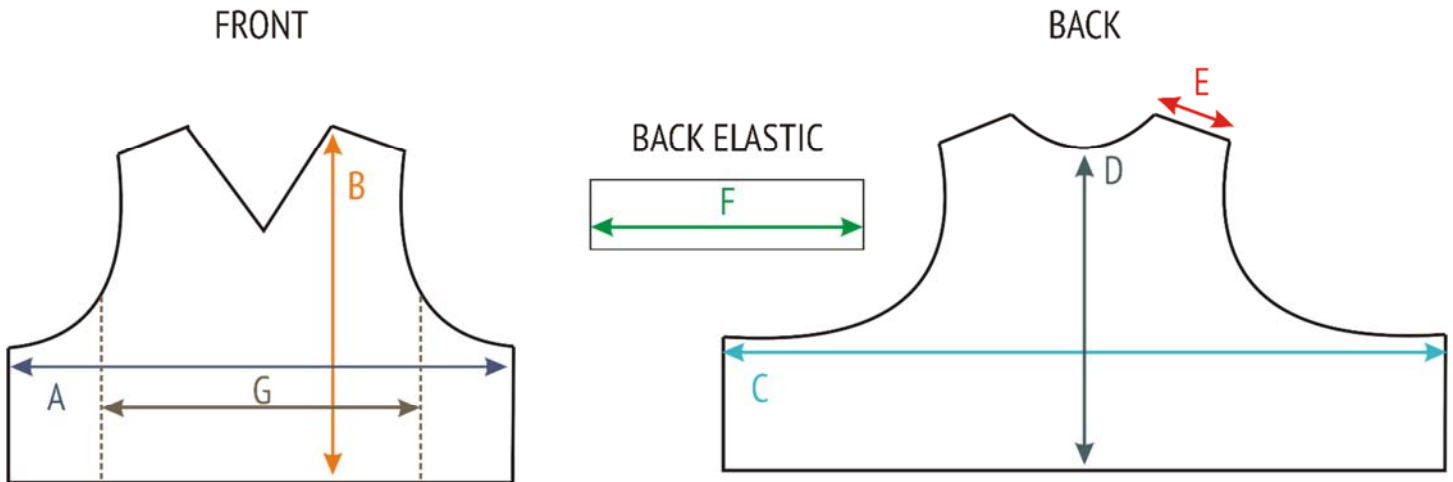

CEC3 FLAT ARMOR SIZING CHART

A=FRONT WIDTH B=FRONT LENGTH C=BACK WIDTH D=BACK LENGTH
 E=SHOUDLER WIDTH F=BACK ELASTIC G=FRONT CENTER PANEL

	XS	S	M	L	XL	2XL	3XL	Tolerance (inch +/-)
A	28.5"	29.5"	30.5"	31.5"	32.5"	33.5"	34.5"	0.5"
B	18.5"	19.5"	20.5"	21.5"	22.5"	23.5"	24.5"	0.5"
C	39.5"	40.5"	41.5"	42.5"	43.5"	44.5"	45.5"	0.5"
D	15.75"	16.75"	17.75"	18.75"	19.75"	20.75"	21.75"	0.5"
E	3"	3"	3.25"	3.25"	3.5"	3.5"	4"	0.125"
F	21"	23"	25"	27"	27.5"	29.5"	31.5"	1"
G	13.5"	13.5"	13.5"	13.5"	15"	15"	15"	0.5"