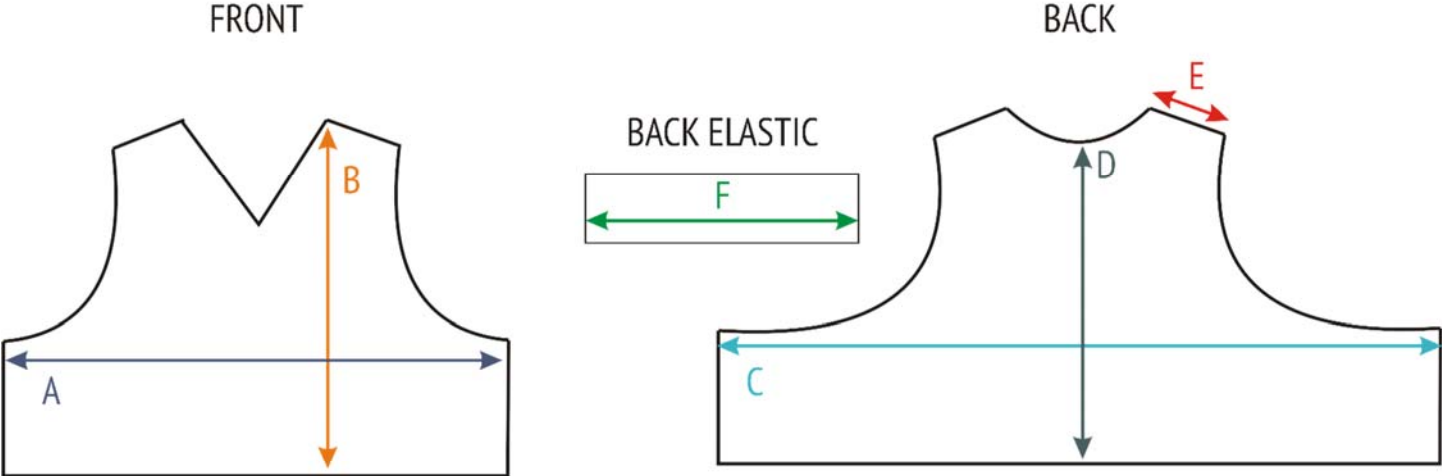

CEC2 STRUCTURED ARMOR SIZING CHART

A=FRONT WIDTH
D=BACK LENGTH

B=FRONT LENGTH
E=SHOULDLER WIDTH

C=BACK WIDTH
F=BACK ELASTIC

	XS	S	M	L	XL	2XL	3XL	Tolerance (Inch + -)
A	28.5"	29.5"	30.5"	31.5"	32.5"	33.5"	34.5"	0.5"
B	18.5"	19.5"	20.5"	21.5"	22.5"	23.5"	24.5"	0.5"
C	39.5"	40.5"	41.5"	42.5"	43.5"	44.5"	45.5"	0.5"
D	15.75"	16.75"	17.75"	18.75"	19.75"	20.75"	21.75"	0.5"
E	3"	3"	3.25"	3.25"	3.5"	3.5"	4"	0.125"
F	30"	31"	32"	32"	32"	32"	32"	0.5"