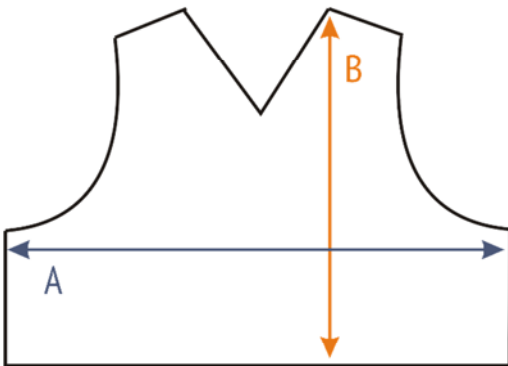

CEC2 FLAT ARMOR SIZING CHART

FRONT

A=FRONT WIDTH
D=BACK LENGTH

BACK

B=FRONT LENGTH
E=SHOUDLER WIDTH

C=BACK WIDTH
F=BACK ELASTIC

	XS	S	M	L	XL	2XL	3XL	Tolerance (inch +/-)
A	28.5"	29.5"	30.5"	31.5"	32.5"	33.5"	34.5"	0.5"
B	18.5"	19.5"	20.5"	21.5"	22.5"	23.5"	24.5"	0.5"
C	39.5"	40.5"	41.5"	42.5"	43.5"	44.5"	45.5"	0.5"
D	15.75"	16.75"	17.75"	18.75"	19.75"	20.75"	21.75"	0.5"
E	3"	3"	3.25"	3.25"	3.5"	3.5"	4"	0.125"
F	21"	23"	25"	27"	29"	31"	33"	1"