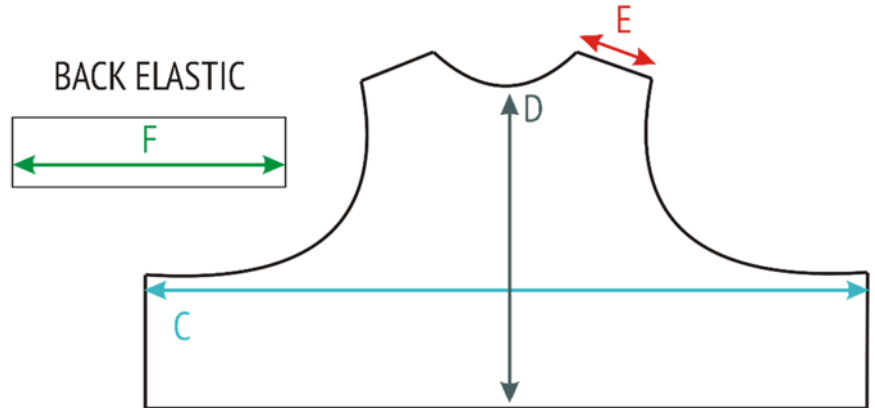

CEC2 FLAT ARMOR SIZING CHART

FRONT

A=FRONT WIDTH
D=BACK LENGTH

BACK

B=FRONT LENGTH
E=SHOUDLER WIDTH

C=BACK WIDTH
F=BACK ELASTIC

	XS	S	M	L	XL	2XL	3XL	Tolerance (inch +/-)
A	28.5"	29.5"	30.5"	31.5"	32.5"	33.5"	34.5"	0.5"
B	18.5"	19.5"	20.5"	21.5"	22.5"	23.5"	24.5"	0.5"
C	39.5"	40.5"	41.5"	42.5"	43.5"	44.5"	45.5"	0.5"
D	15.75"	16.75"	17.75"	18.75"	19.75"	20.75"	21.75"	0.5"
E	3"	3"	3.25"	3.25"	3.5"	3.5"	4"	0.125"
F	21"	23"	25"	27"	29"	31"	33"	1"