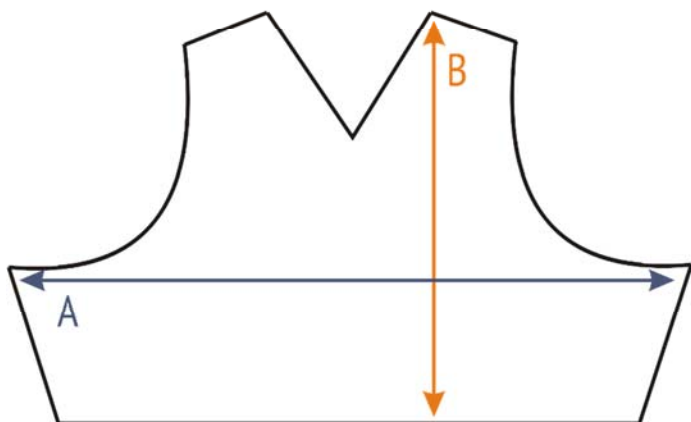

CEC1 STRUCTURED ARMOR SIZING CHART

FRONT

BACK

A=FRONT WIDTH

B=FRONT LENGTH

C=BACK WIDTH

D=BACK LENGTH

E=SHOULDLER WIDTH

	XS	S	M	L	XL	2XL	3XL	Tolerance (inch +/-)
A	25"	26"	27"	28"	29"	30"	31"	0.5"
B	18"	19"	20"	21"	22"	23"	24"	0.5"
C	24.5"	25.5"	26.5"	27.5"	28.5"	29.5"	30.5"	0.5"
D	13.5"	14.5"	15.5"	16.5"	17.5"	18.5"	19.5"	0.5"
E	2.5"	2.5"	2.75"	3"	3.25"	3.5"	4"	0.125"