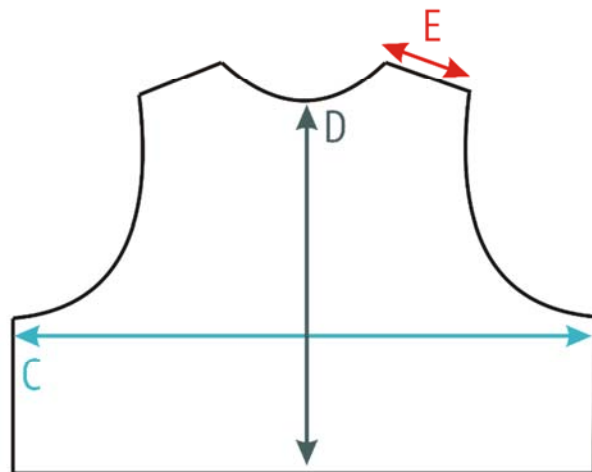

CEC1 STRUCTURED ARMOR SIZING CHART

FRONT

BACK

A=FRONT WIDTH

B=FRONT LENGTH

C=BACK WIDTH

D=BACK LENGTH

E=SHOULDLER WIDTH

	XS	S	M	L	XL	2XL	3XL	Tolerance (inch +/-)
A	25"	26"	27"	28"	29"	30"	31"	0.5"
B	18"	19"	20"	21"	22"	23"	24"	0.5"
C	24.5"	25.5"	26.5"	27.5"	28.5"	29.5"	30.5"	0.5"
D	13.5"	14.5"	15.5"	16.5"	17.5"	18.5"	19.5"	0.5"
E	2.5"	2.5"	2.75"	3"	3.25"	3.5"	4"	0.125"